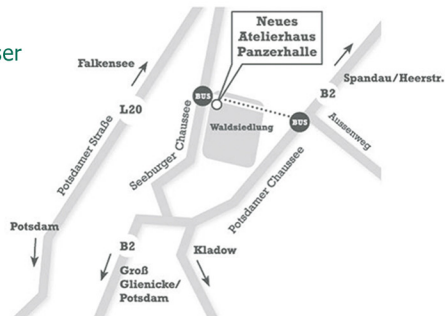

Winfried Sträter  
Ortsvorsteher Groß Glienicke

**Wir freuen uns auf Ihren Besuch!**

**NEUES  
ATELIERHAUS  
PANZERHALLE**

Seeburger Chaussee 2  
Haus 5 | Eingang F  
14476 Potsdam | OT Groß Glienicke  
Anfahrt: Bus 604 / 639 | Haltestelle Waldsiedlung  
Bus 135 / 638 | Haltestelle Außenweg  
[www.neues-atelierhaus-panzerhalle.de](http://www.neues-atelierhaus-panzerhalle.de)

The image features a light blue background with several geometric shapes in teal and red. On the left, a large teal vertical bar is partially visible at the bottom. On the right, there are several stacked rectangular blocks in red and teal, creating a stepped effect. The text is centered in the lower half of the image.